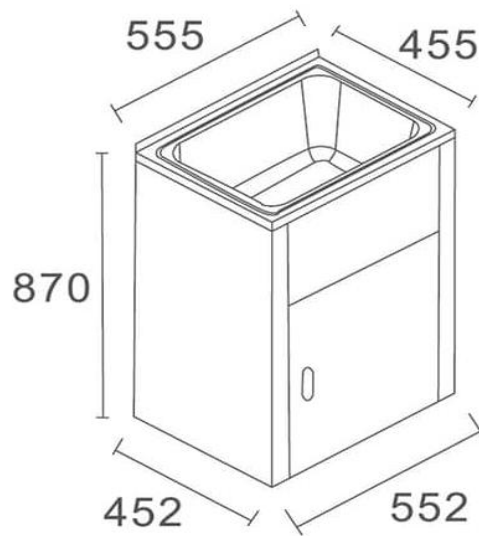

LD 5545A

LAVASSA 35L Laundry Tub & Cabinet

SPECIFICATIONS

CLEANING & MAINTENANCE:

All Sinks should be cleaned with mild detergent and water
All Products must be cleaned with a soft cloth with soapy water, avoid waxes, solvents, abrasives, acids and other chemical based cleaners
Warranty will be void if damages are caused by unsuitable cleaning products